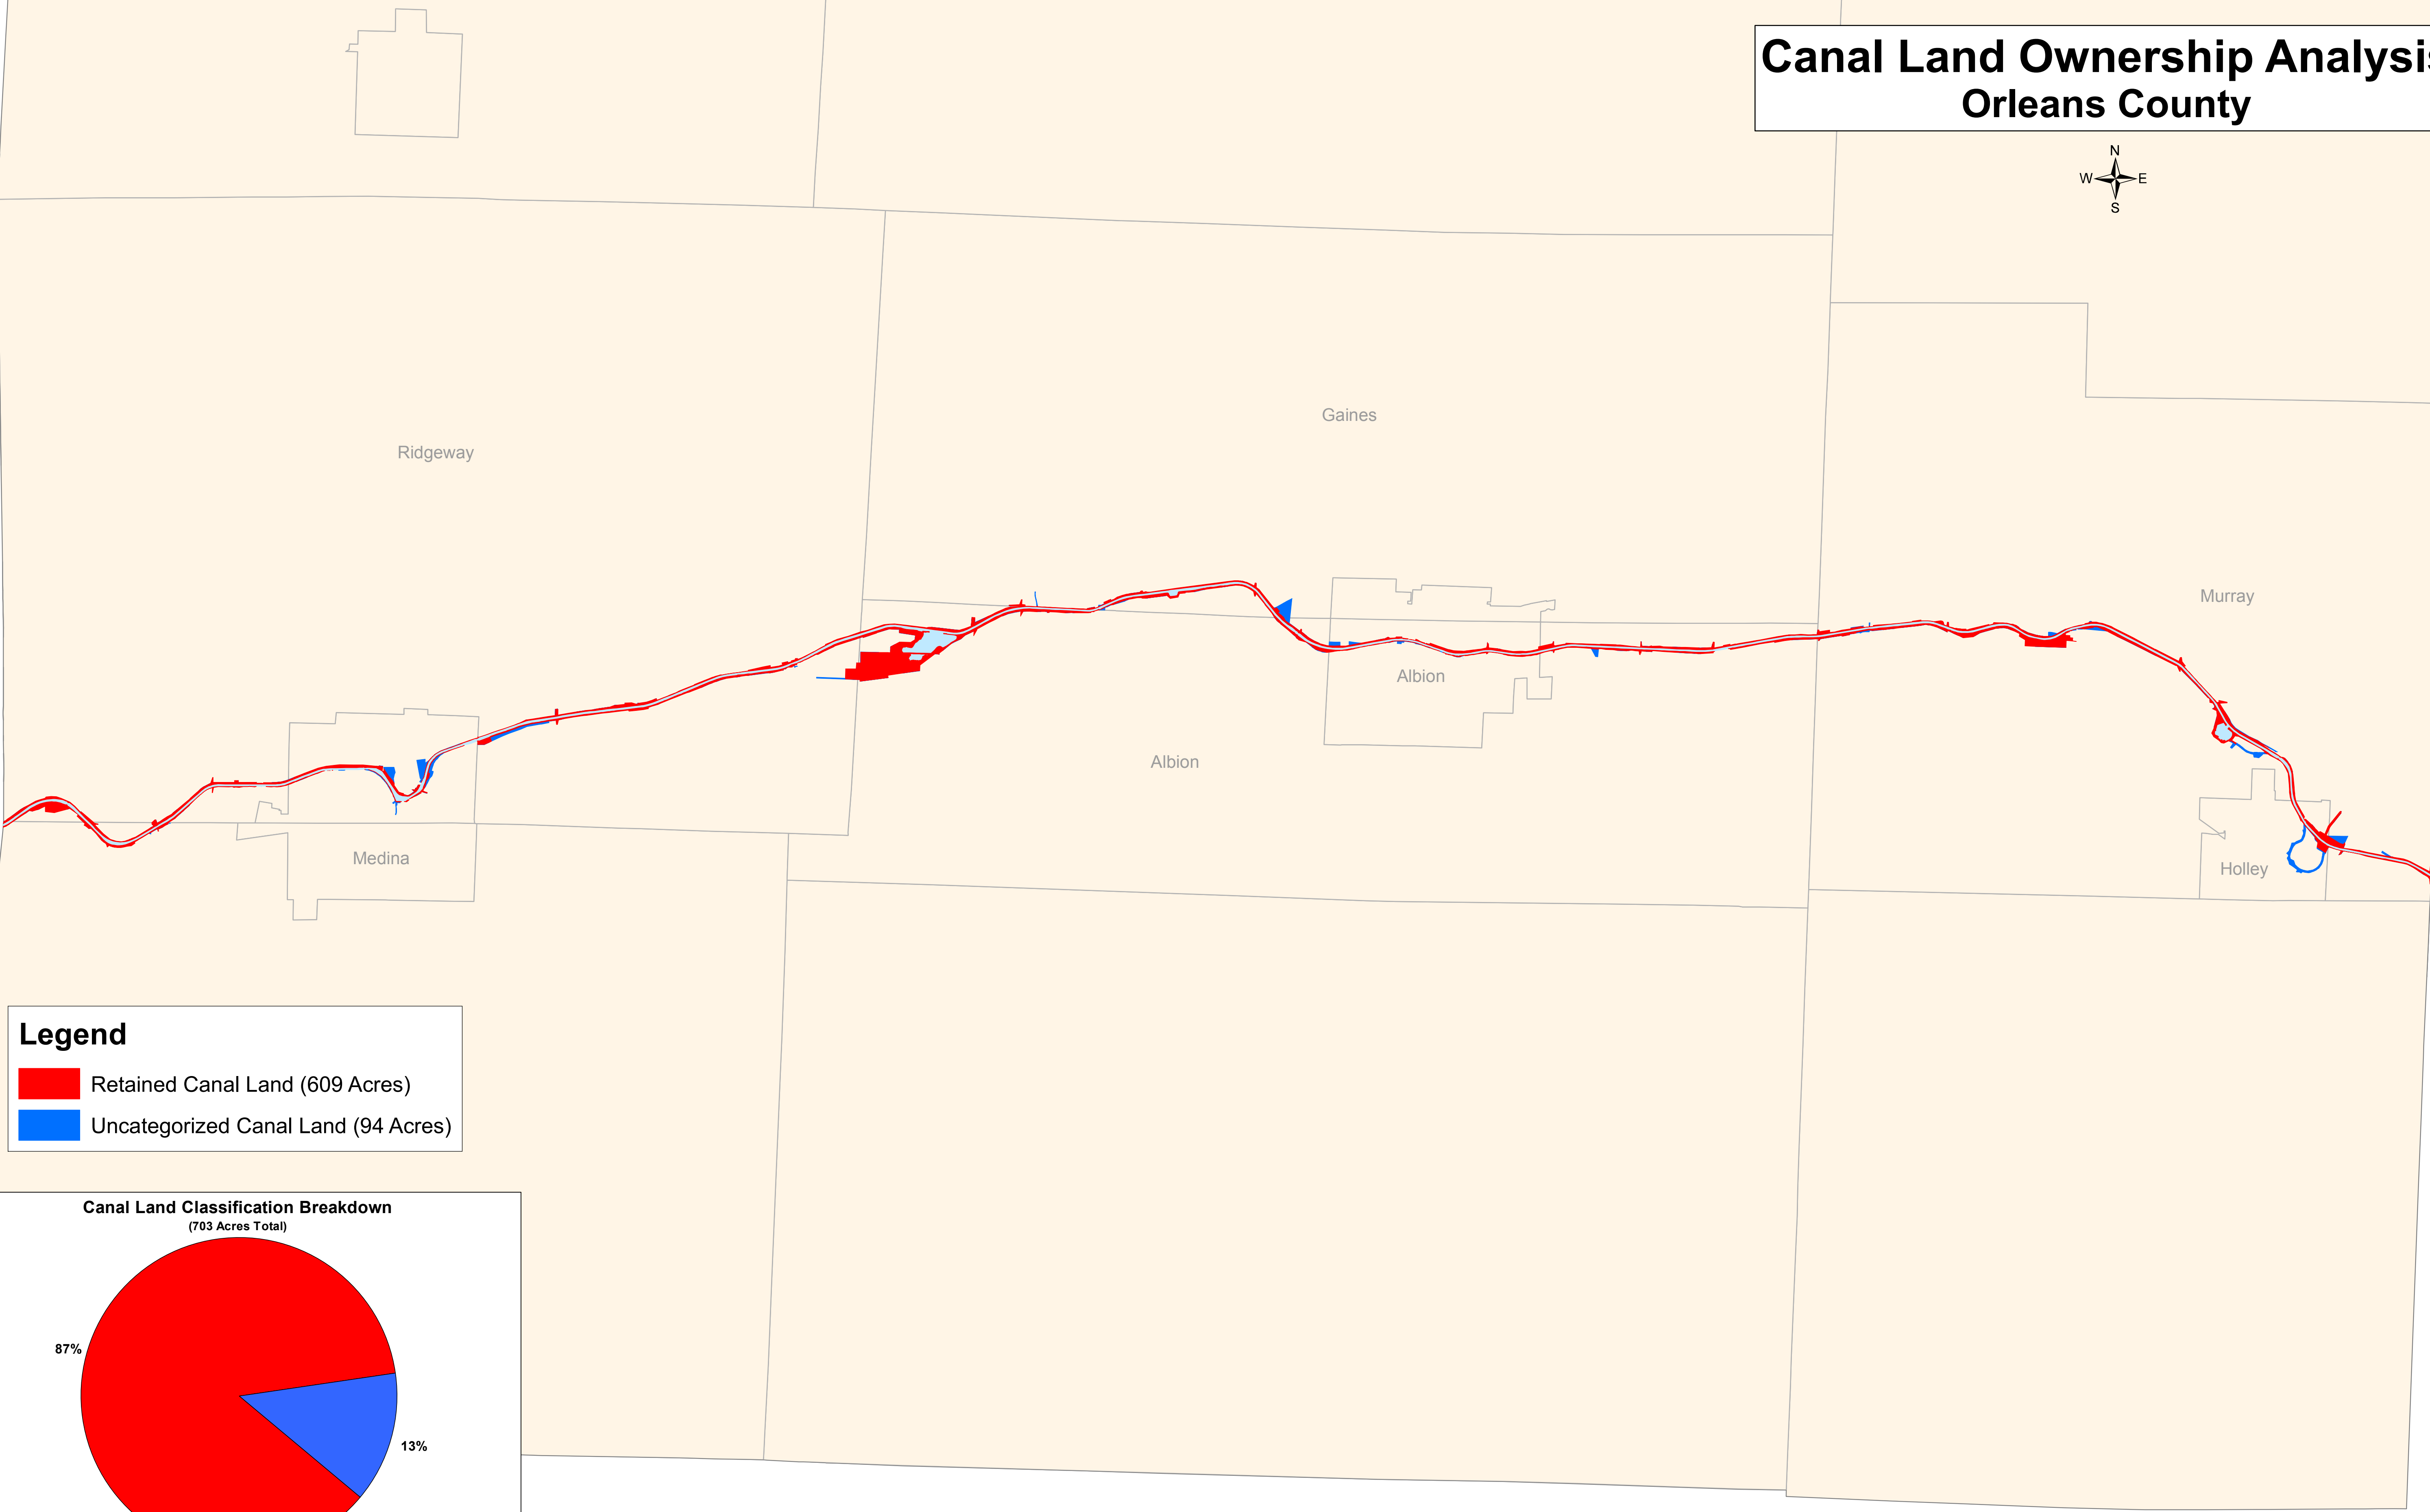

Canal Land Ownership Analysis Orleans County

Legend

- Retained Canal Land (609 Acres)
- Uncategorized Canal Land (94 Acres)

Canal Land Classification Breakdown
(703 Acres Total)