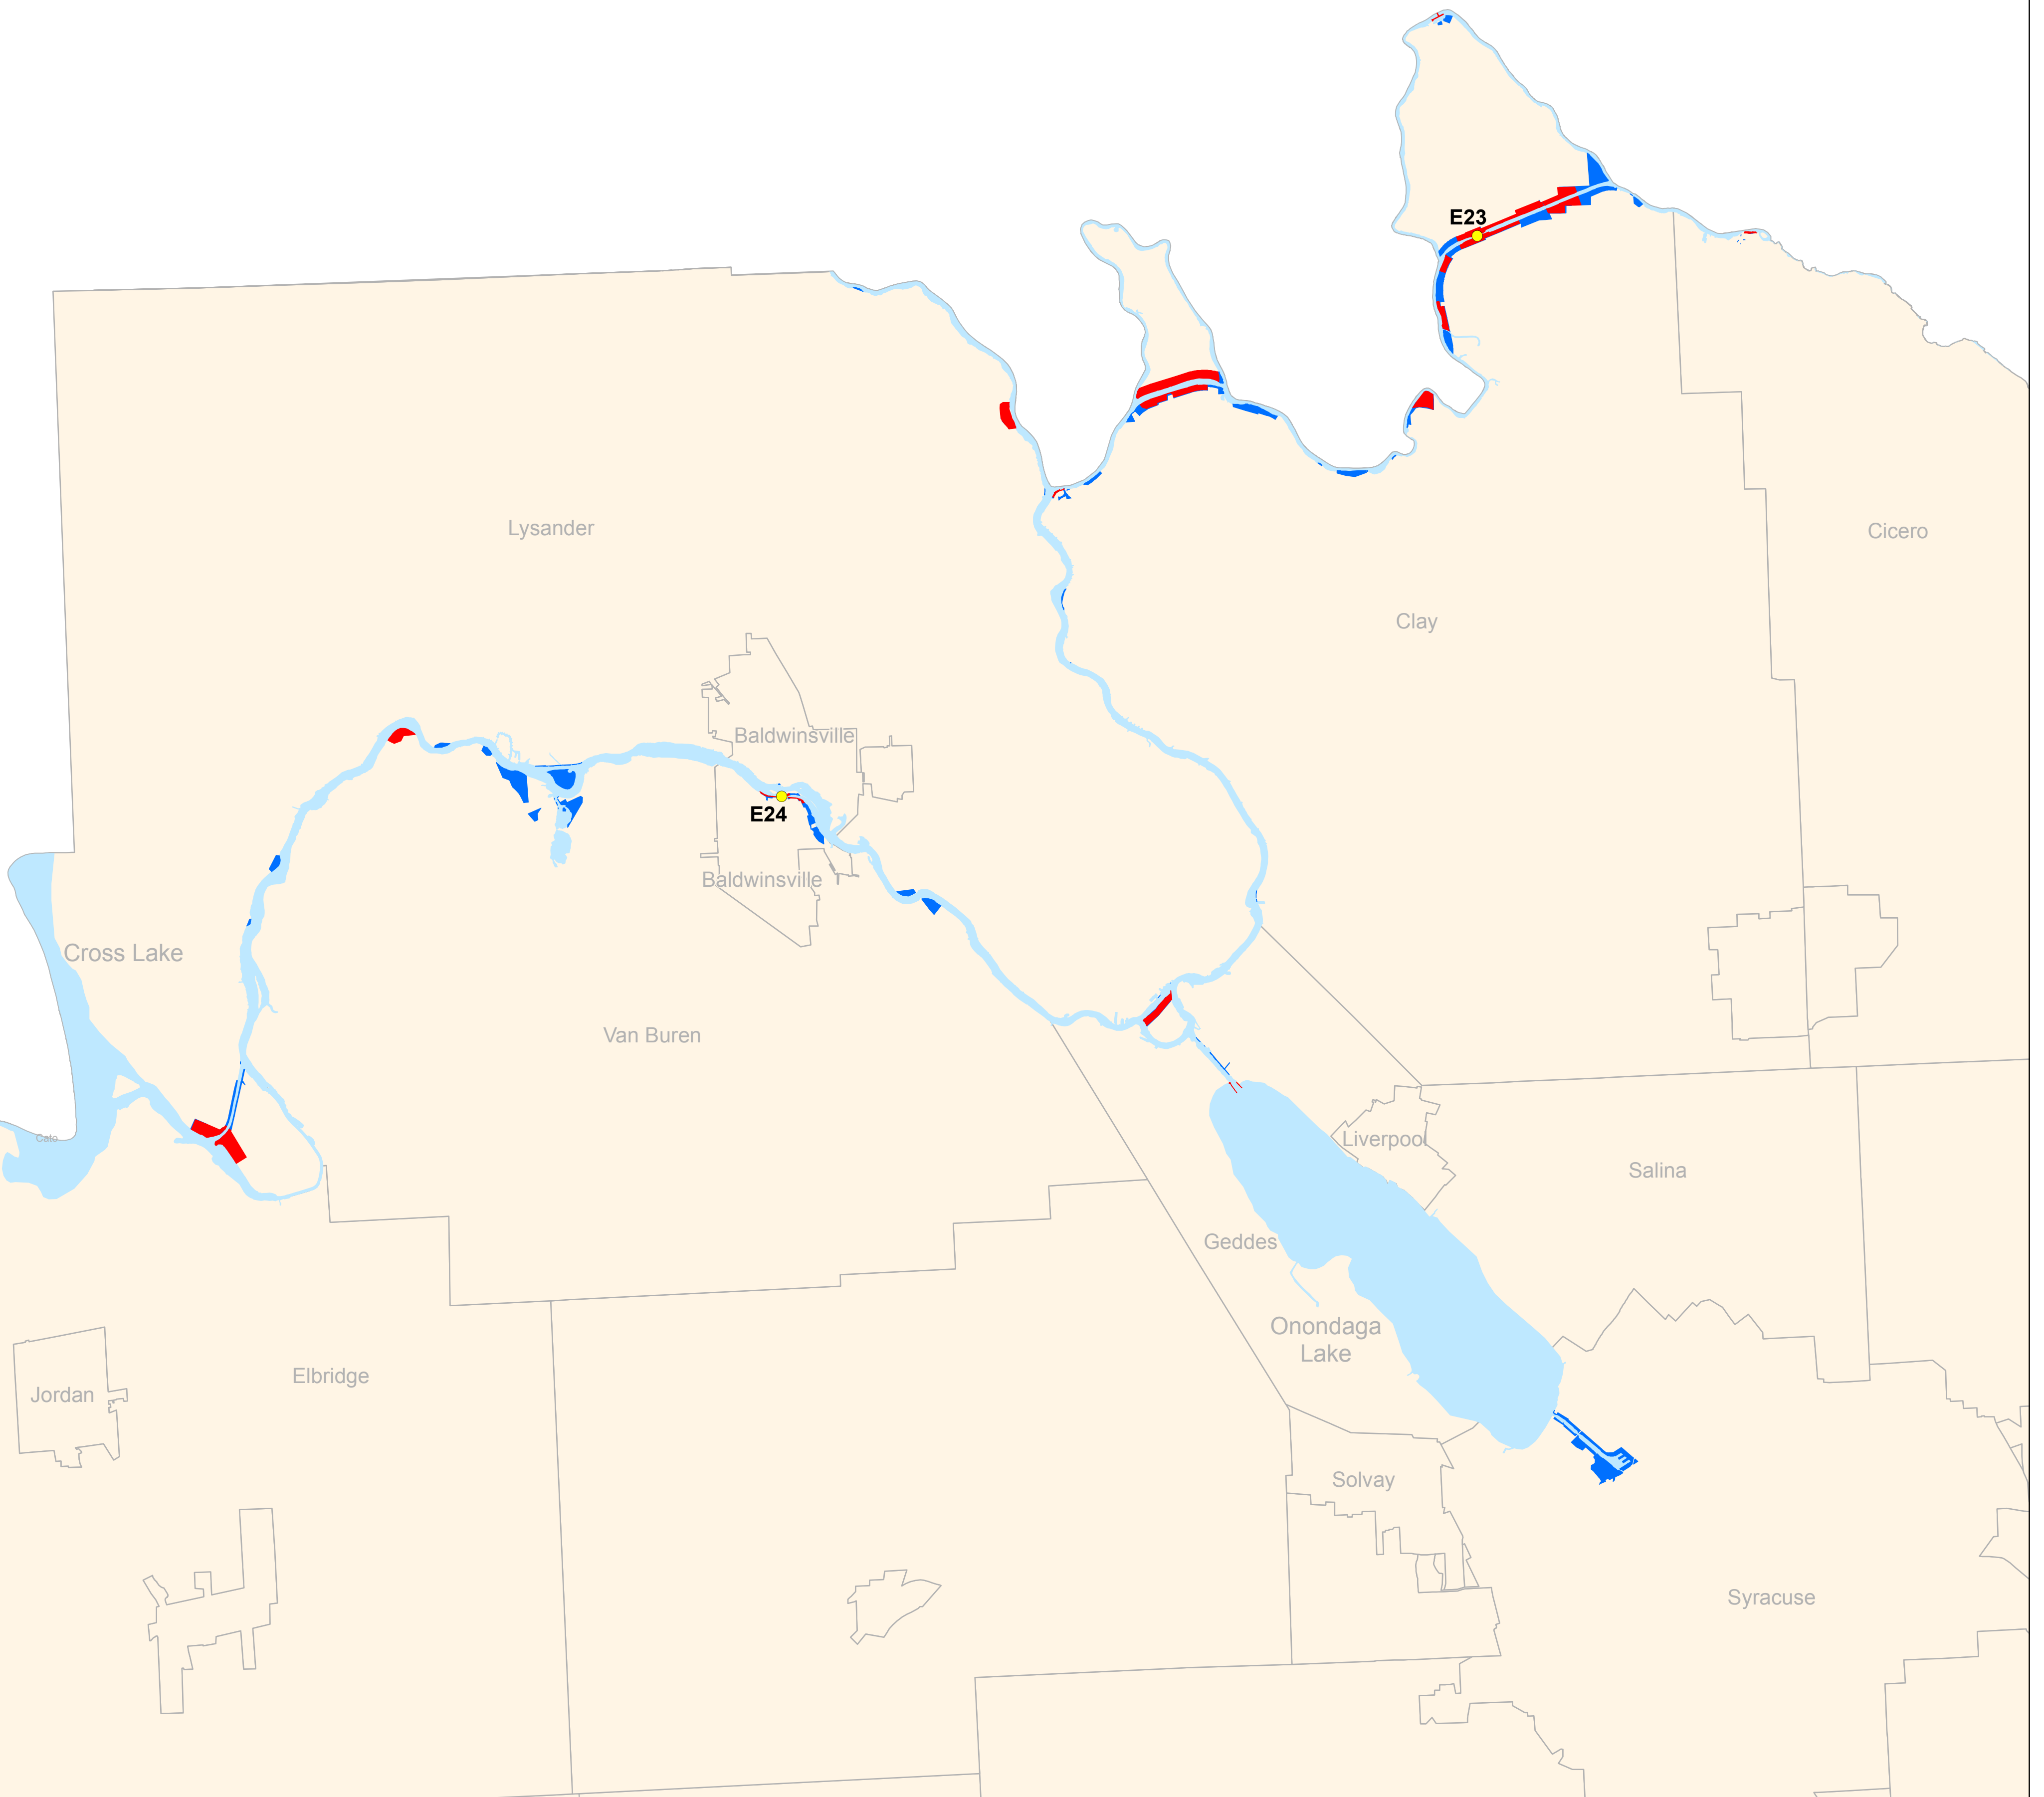

Canal Land Ownership Analysis Onondaga County

Legend

- Retained Canal Land (269 Acres)
- Uncategorized Canal Land (344 Acres)

Canal Land Classification Breakdown
(613 Acres Total)