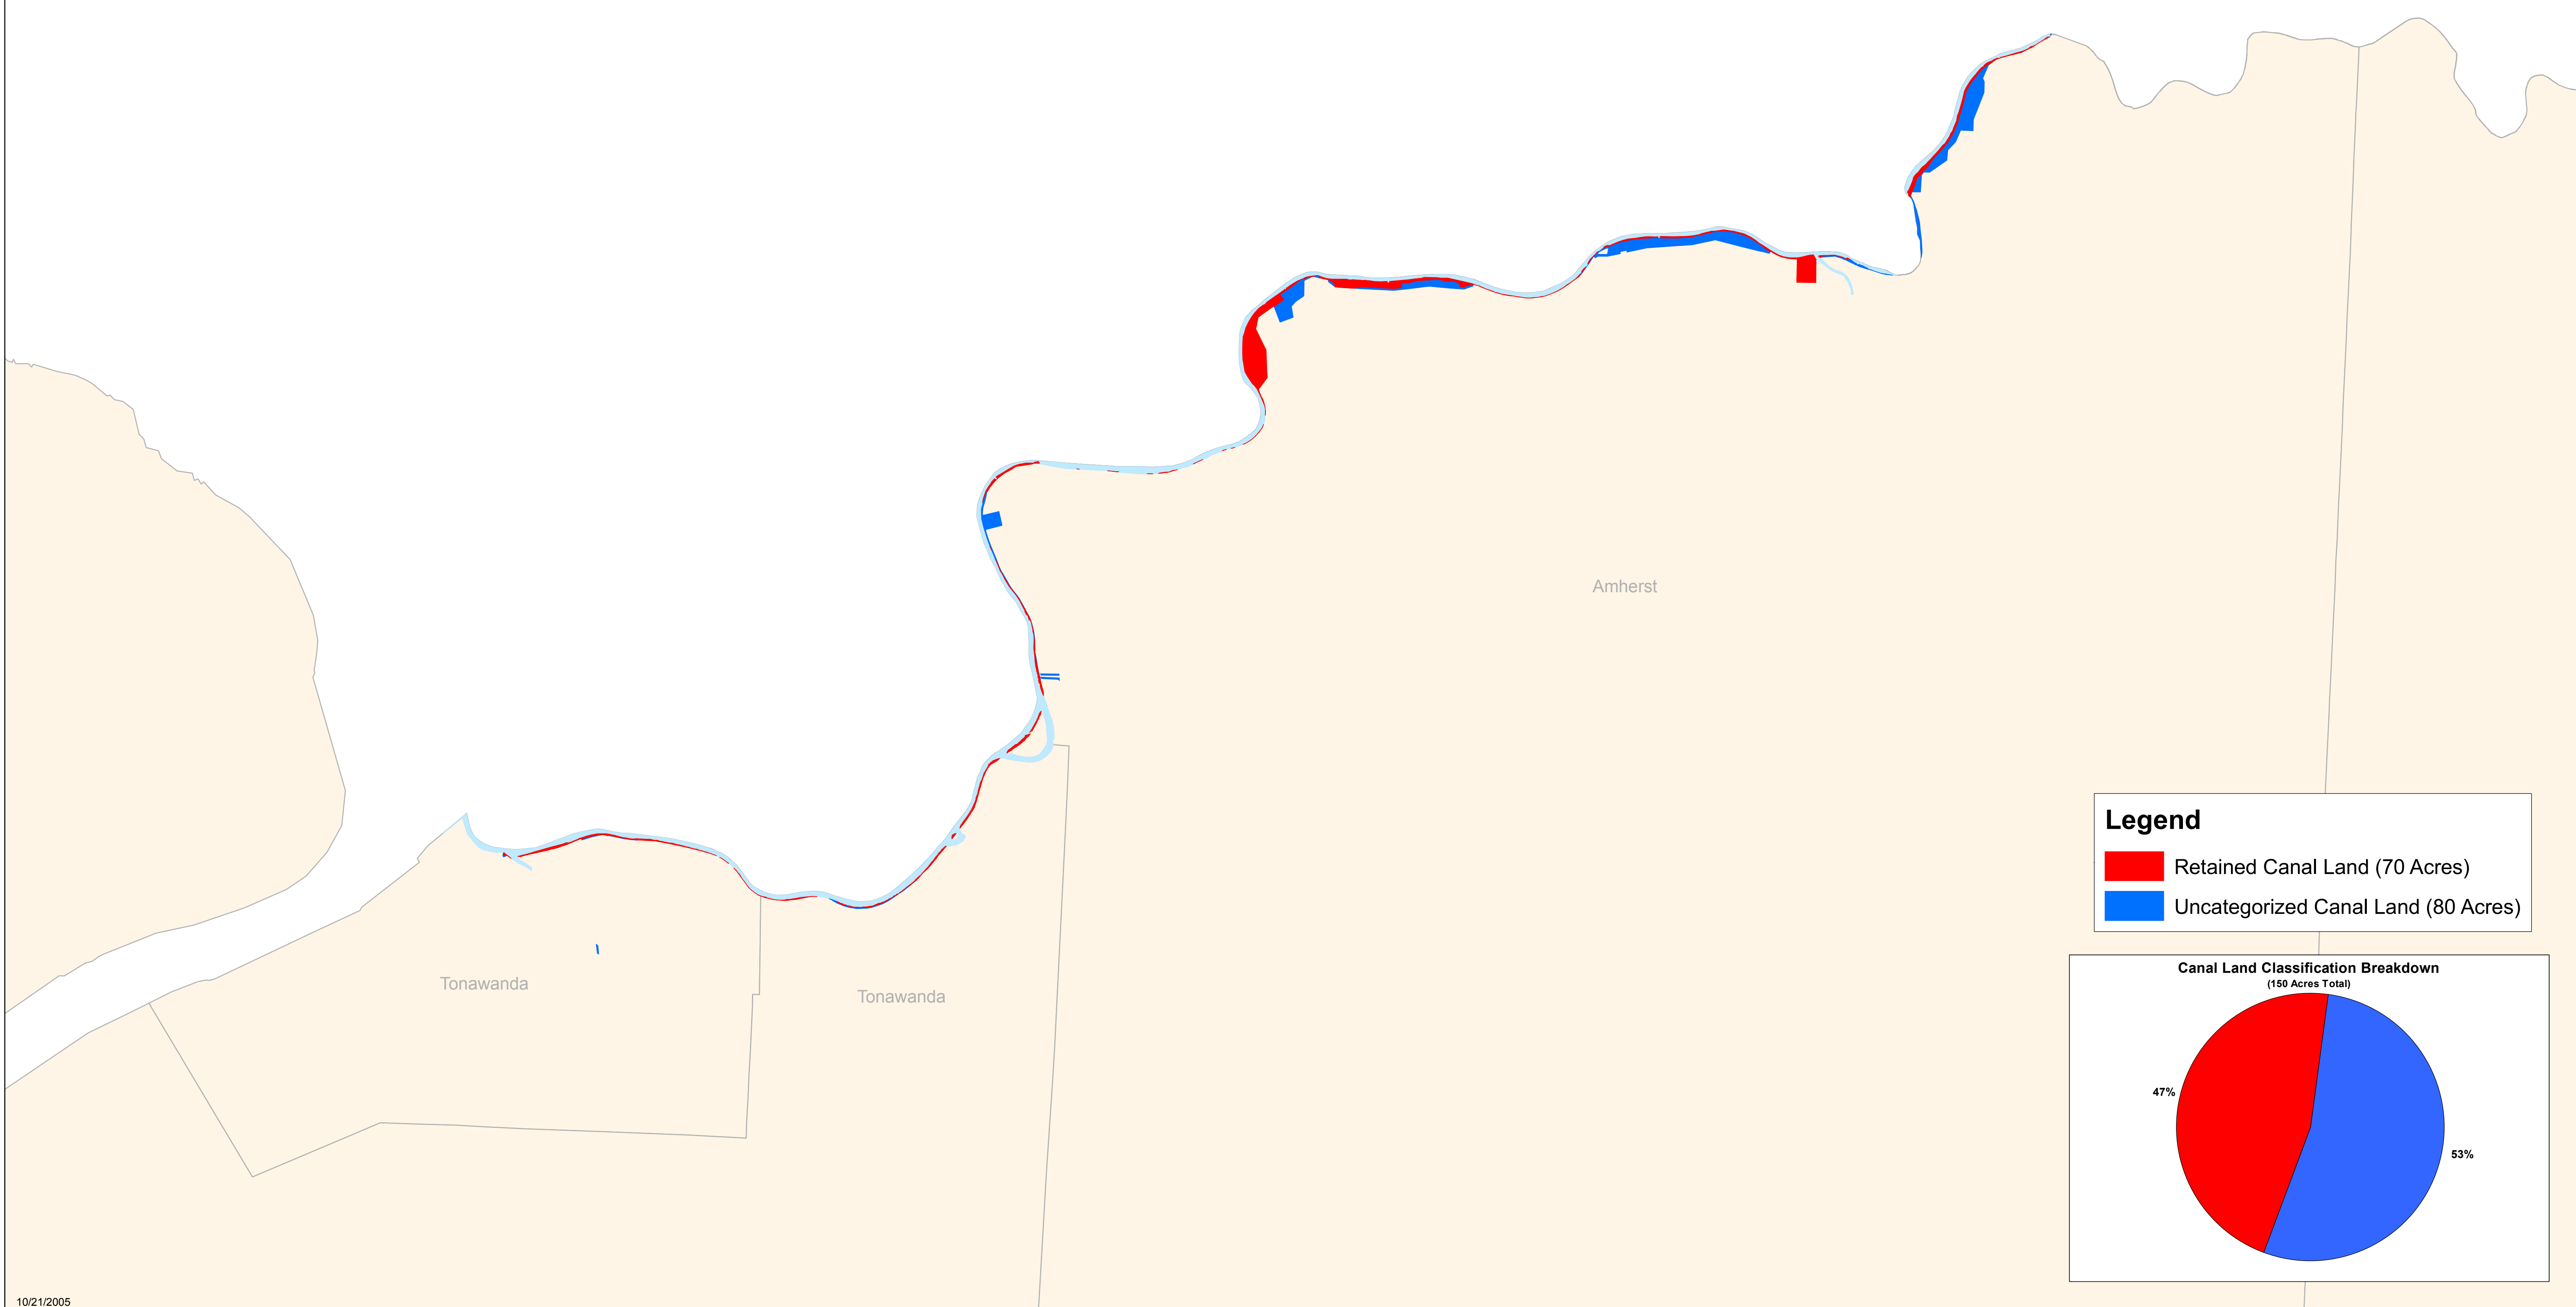

# Canal Land Ownership Analysis Erie County

**Legend**

- Retained Canal Land (70 Acres)
- Uncategorized Canal Land (80 Acres)