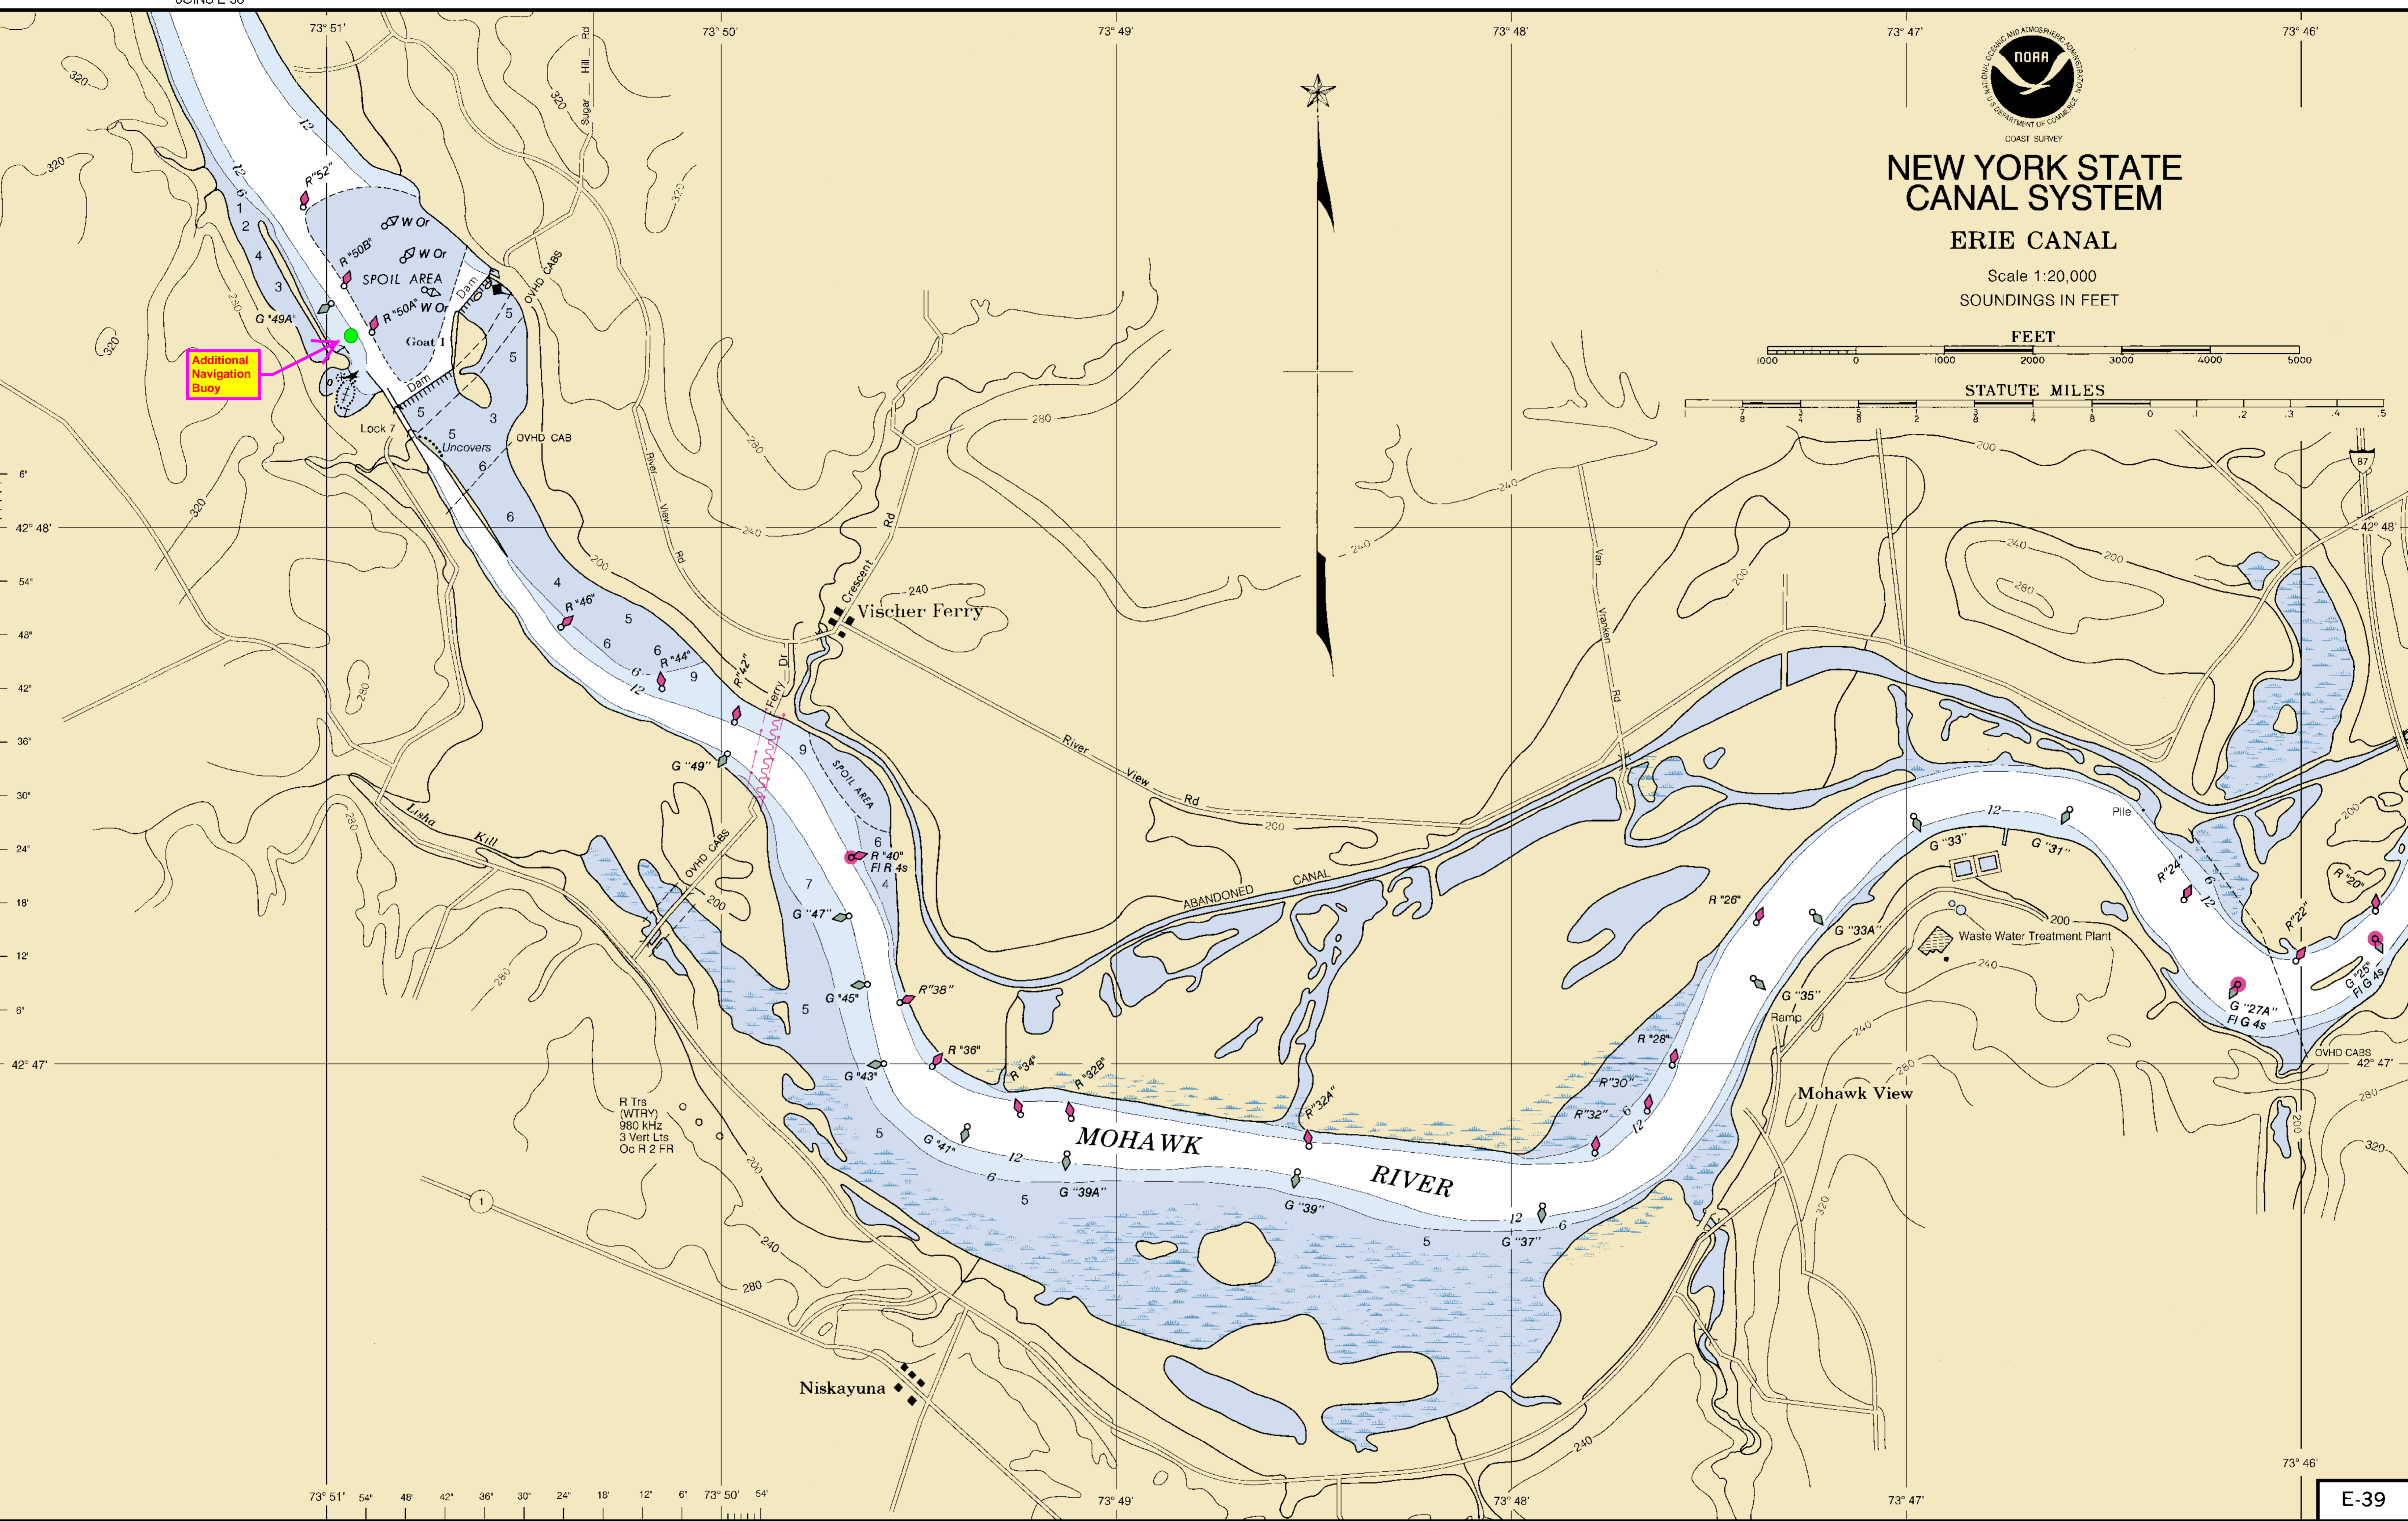

NEW YORK STATE CANAL SYSTEM

ERIE CANAL

Scale 1:20,000
SOUNDINGS IN FEET

KAPP 1098